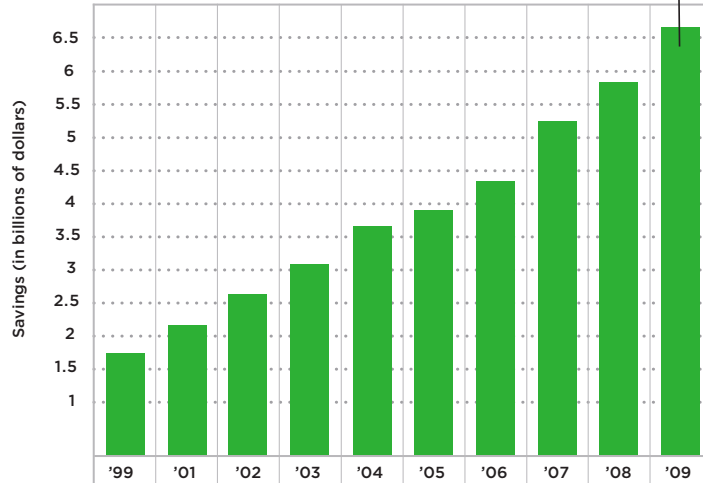

Delta Dental of Delaware
800-417-7091
www.deltadentalins.com

^8pt to 12pt is acceptable for lists text sizes. Use either 3pt or 4pt leading.

Typography companion guide

Key content areas: charts and graphs

Notes: Gotham Book Italic, 8/10

Group savings last year: nearly \$6.7 billion

X and Y axis: Gotham Medium, 6pt

Caption: Gotham Book Italic, 8/10

Perspiciat is unde omnis iste natus error sit voluptatem accusantium doloremque laudantium, adipisci velit, sed quia non numquam eius